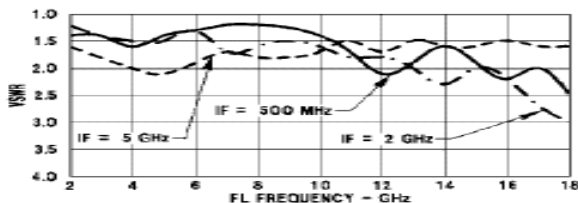

I-Port VSWR vs. Frequency