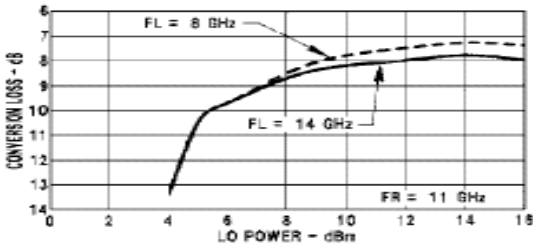

Product Image

Ordering Information

Part Number	Package
MZ9313	Versapac
MZ9313C	SMA Connectorized

Electrical Specifications: $Z_0 = 50\Omega$ $Lo = +13$ dBm (Downconverter application only)

Parameter	Test Conditions	Units	Typical	Guaranteed	
				+25°C	-54° to +85°C
SSB Conversion Loss (max) & SSB Noise Figure (max)	fR = 4 to 18 GHz, fL = 2 to 18 GHz, fI = 0.03 to 3 GHz fR = 2 to 18 GHz, fL = 2 to 18 GHz, fI = 0.03 to 5 GHz	dB dB	6.5	9.0	9.5
			7.5	10.5	11.0
Isolation, L to R (min)	fL = 2 to 4 GHz fL = 4 to 18 GHz	dB dB	17	12	10
			30	15	13
Isolation, L to I (min)	fL = 2 to 18 GHz	dB	30	17	15
1 dB Conversion Comp.	fL = +13 dBm	dBm	+8		
Input IP3	fR1 = 3 GHz at -10 dBm, fR2 = 3.01 GHz at -10 dBm, fL = 5 GHz at +13 dBm fR1 = 17.99 GHz at -10 dBm, fR2 = 18 GHz at -10 dBm, fL = 14 GHz at +13 dBm	dBm dBm	+19		
			+15		

Typical Performance Curves

Conversion vs. LO Power

Conversion vs. Frequency

Conversion vs. Frequency

L-Port VSWR vs. Frequency

Triple-Balanced Mixer

Rev. V3

Absolute Maximum Ratings