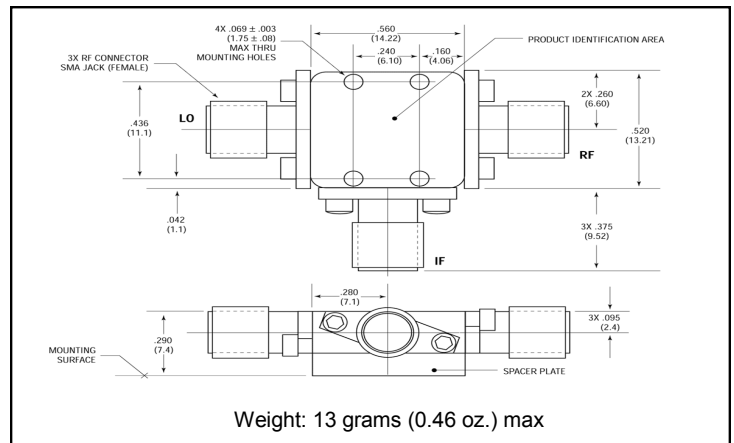

Weight: 4 grams (0.14 oz.) max

Outline Drawing: SMA Connectorized *

Weight: 13 grams (0.46 oz.) max

* Dimensions are inches (millimeters) ±0.015 (0.38) unless otherwise specified.

Isolation vs. Frequency

R-Port VSWR vs. Frequency