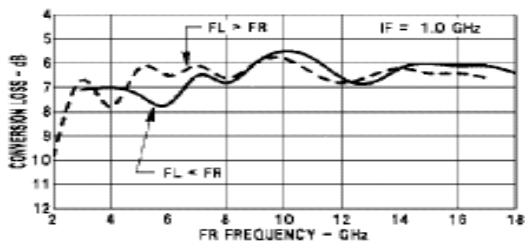

Product Image

Ordering Information

Part Number	Package
MZ9313	Versapac
MZ9313C	SMA Connectorized

Electrical Specifications: $Z_0 = 50\Omega$ $Lo = +13$ dBm (Downconverter application only)

Parameter	Test Conditions	Units	Typical	Guaranteed	
				+25°C	-54° to +85°C
SSB Conversion Loss (max) & SSB Noise Figure (max)	fR = 4 to 18 GHz, fL = 2 to 18 GHz, fI = 0.03 to 3 GHz fR = 2 to 18 GHz, fL = 2 to 18 GHz, fI = 0.03 to 5 GHz	dB dB	6.5	9.0	9.5
			7.5	10.5	11.0
Isolation, L to R (min)	fL = 2 to 4 GHz fL = 4 to 18 GHz	dB dB	17	12	10
			30	15	13
Isolation, L to I (min)	fL = 2 to 18 GHz	dB	30	17	15
1 dB Conversion Comp.	fL = +13 dBm	dBm	+8		
Input IP3	fR1 = 3 GHz at -10 dBm, fR2 = 3.01 GHz at -10 dBm, fL = 5 GHz at +13 dBm fR1 = 17.99 GHz at -10 dBm, fR2 = 18 GHz at -10 dBm, fL = 14 GHz at +13 dBm	dBm dBm	+19		
			+15		

Typical Performance Curves

Conversion vs. LO Power

Conversion vs. Frequency

Conversion vs. Frequency

L-Port VSWR vs. Frequency

Triple-Balanced Mixer

Rev. V3

Absolute Maximum Ratings