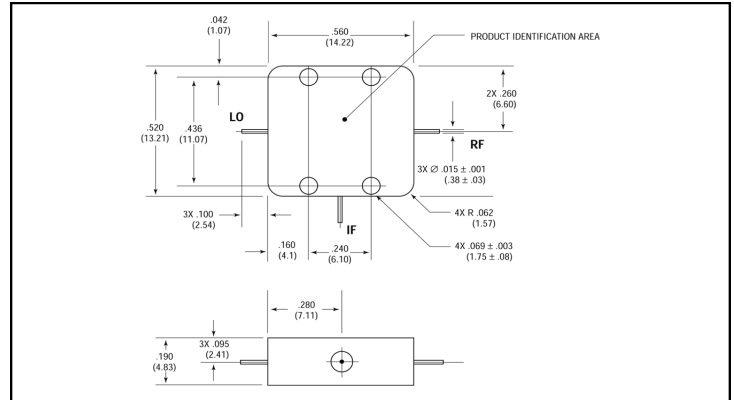

Weight: 4 grams (0.14 oz.) max

Outline Drawing: SMA Connectorized *

Weight: 13 grams (0.46 oz.) max

* Dimensions are inches (millimeters) ±0.015 (0.38) unless otherwise specified.

Isolation vs. Frequency

R-Port VSWR vs. Frequency