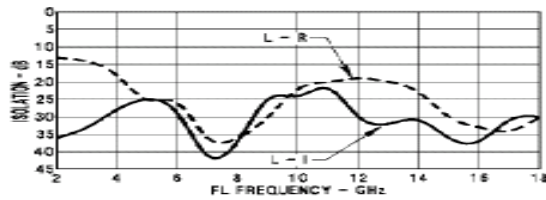

Weight: 4 grams (0.14 oz.) max

Outline Drawing: SMA Connectorized *

Weight: 13 grams (0.46 oz.) max

* Dimensions are inches (millimeters) ±0.015 (0.38) unless otherwise specified.

Isolation vs. Frequency

R-Port VSWR vs. Frequency