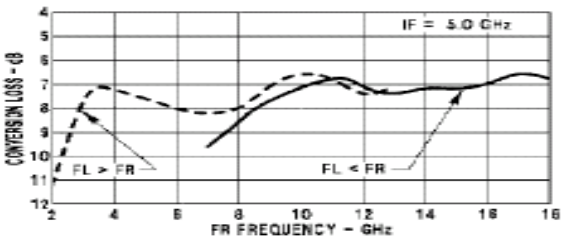

Product Image

Ordering Information

Part Number	Package
MZ9313	Versapac
MZ9313C	SMA Connectorized

Electrical Specifications: $Z_0 = 50\Omega$ $Lo = +13$ dBm (Downconverter application only)

Parameter	Test Conditions	Units	Typical	Guaranteed	
				+25°C	-54° to +85°C
SSB Conversion Loss (max) & SSB Noise Figure (max)	fR = 4 to 18 GHz, fL = 2 to 18 GHz, fI = 0.03 to 3 GHz fR = 2 to 18 GHz, fL = 2 to 18 GHz, fI = 0.03 to 5 GHz	dB dB	6.5	9.0	9.5
			7.5	10.5	11.0
Isolation, L to R (min)	fL = 2 to 4 GHz fL = 4 to 18 GHz	dB dB	17	12	10
			30	15	13
Isolation, L to I (min)	fL = 2 to 18 GHz	dB	30	17	15
1 dB Conversion Comp.	fL = +13 dBm	dBm	+8		
Input IP3	fR1 = 3 GHz at -10 dBm, fR2 = 3.01 GHz at -10 dBm, fL = 5 GHz at +13 dBm fR1 = 17.99 GHz at -10 dBm, fR2 = 18 GHz at -10 dBm, fL = 14 GHz at +13 dBm	dBm dBm	+19		
			+15		

Typical Performance Curves

Conversion vs. LO Power

Conversion vs. Frequency

Conversion vs. Frequency

L-Port VSWR vs. Frequency

Triple-Balanced Mixer

Rev. V3

Absolute Maximum Ratings