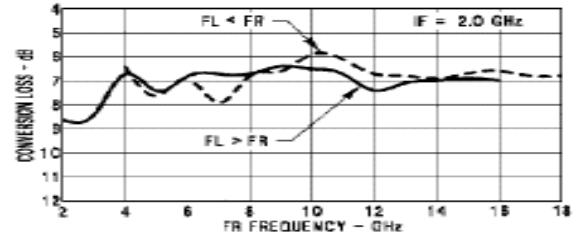

Product Image

Ordering Information

Part Number	Package
MZ9313	Versapac
MZ9313C	SMA Connectorized

Electrical Specifications: $Z_0 = 50\Omega$ $Lo = +13$ dBm (Downconverter application only)

Parameter	Test Conditions	Units	Typical	Guaranteed	
				+25°C	-54° to +85°C
SSB Conversion Loss (max) & SSB Noise Figure (max)	fR = 4 to 18 GHz, fL = 2 to 18 GHz, fI = 0.03 to 3 GHz fR = 2 to 18 GHz, fL = 2 to 18 GHz, fI = 0.03 to 5 GHz	dB dB	6.5	9.0	9.5
			7.5	10.5	11.0
Isolation, L to R (min)	fL = 2 to 4 GHz fL = 4 to 18 GHz	dB dB	17	12	10
			30	15	13
Isolation, L to I (min)	fL = 2 to 18 GHz	dB	30	17	15
1 dB Conversion Comp.	fL = +13 dBm	dBm	+8		
Input IP3	fR1 = 3 GHz at -10 dBm, fR2 = 3.01 GHz at -10 dBm, fL = 5 GHz at +13 dBm fR1 = 17.99 GHz at -10 dBm, fR2 = 18 GHz at -10 dBm, fL = 14 GHz at +13 dBm	dBm dBm	+19		
			+15		

Typical Performance Curves

Conversion vs. LO Power

Conversion vs. Frequency

Conversion vs. Frequency

L-Port VSWR vs. Frequency

Triple-Balanced Mixer

Rev. V3

Absolute Maximum Ratings