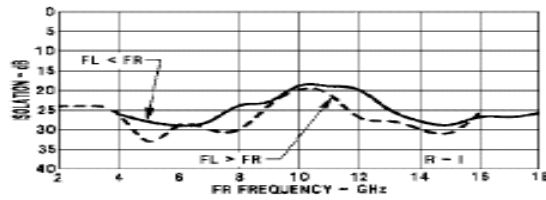

Weight: 4 grams (0.14 oz.) max

Outline Drawing: SMA Connectorized *

Weight: 13 grams (0.46 oz.) max

* Dimensions are inches (millimeters) ±0.015 (0.38) unless otherwise specified.

Isolation vs. Frequency

R-Port VSWR vs. Frequency